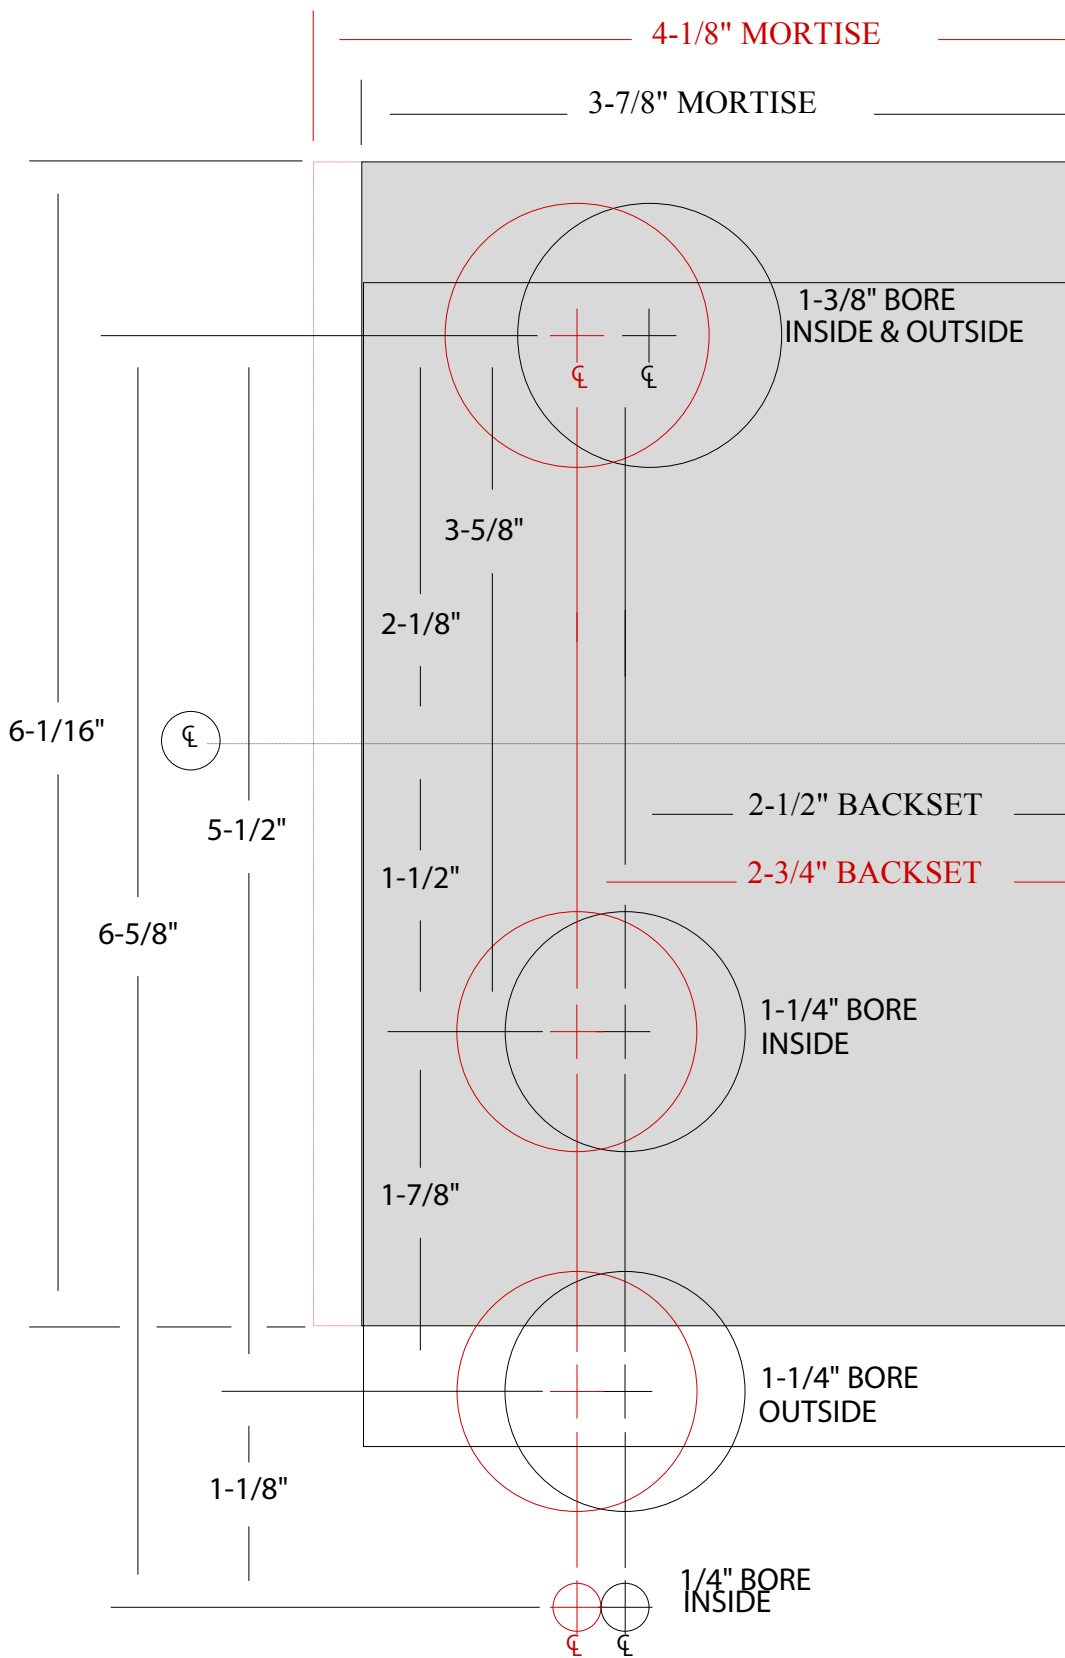

11M FUNCTION (LH)

FOLD AT THE HIGH-SIDE OF BEVEL

ARMOR FRONT
1"(W)x8"(H)x7/32"(D)

Corporate Address: 9546 Hwy 211 East - Aberdeen, NC 28315

Mailing Address: PO Box 367 - Aberdeen, NC 28315

Telephone: 866-635-7155