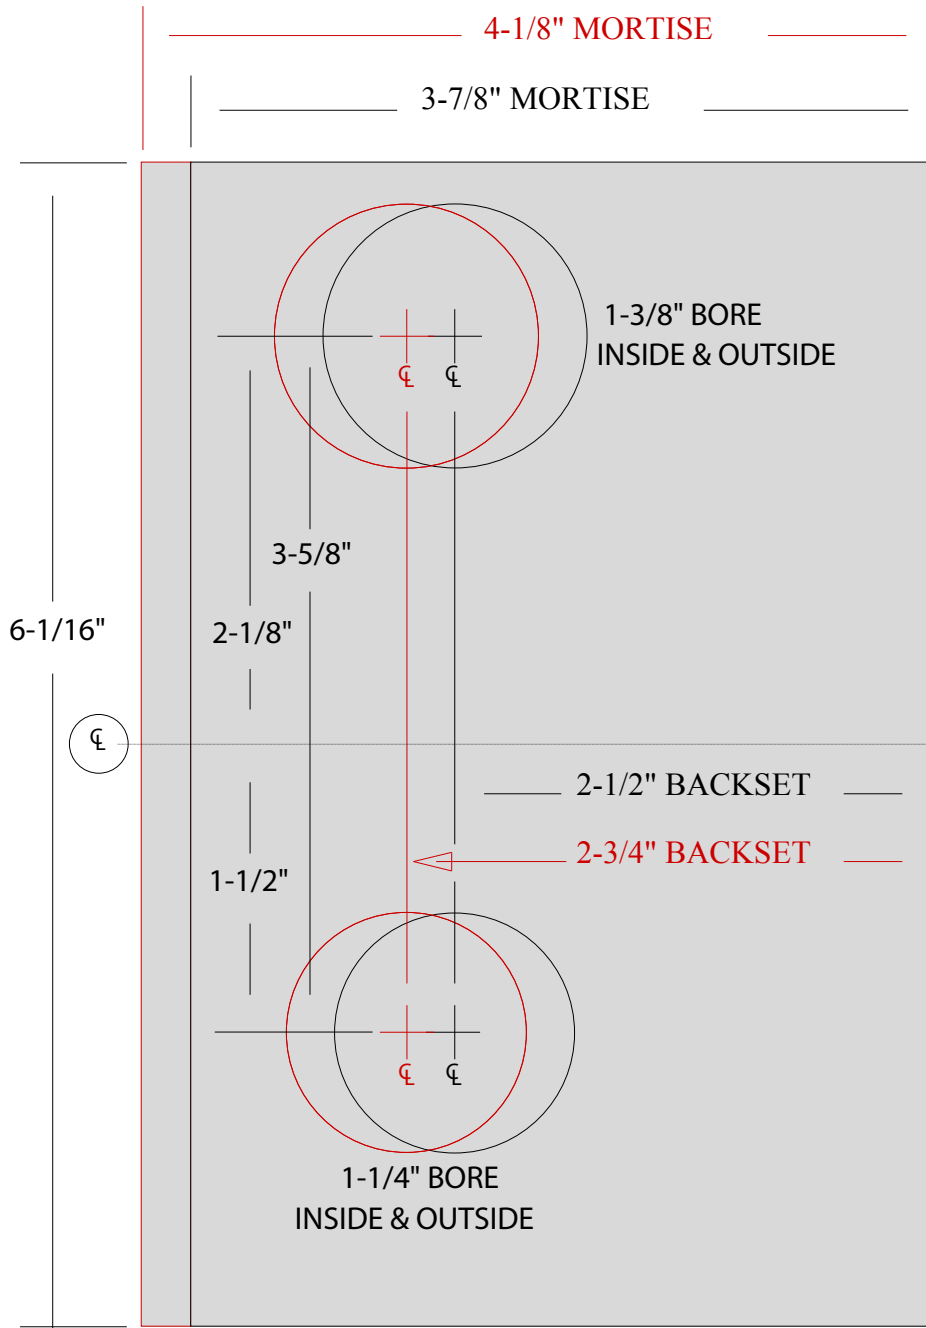

06M FUNCTION (LH)

FOLD AT THE HIGH-SIDE OF BEVEL

1" X 6-1/2"  
MORTISE

ARMOR FRONT  
1"(W)x8"(H)x7/32"(D)

Corporate Address: 9546 Hwy 211 East - Aberdeen, NC 28315  
 Mailing Address: PO Box 367 - Aberdeen, NC 28315  
 Telephone: 866-635-7155  
 Website: www.longleafcollection.com  
 Made in the USA