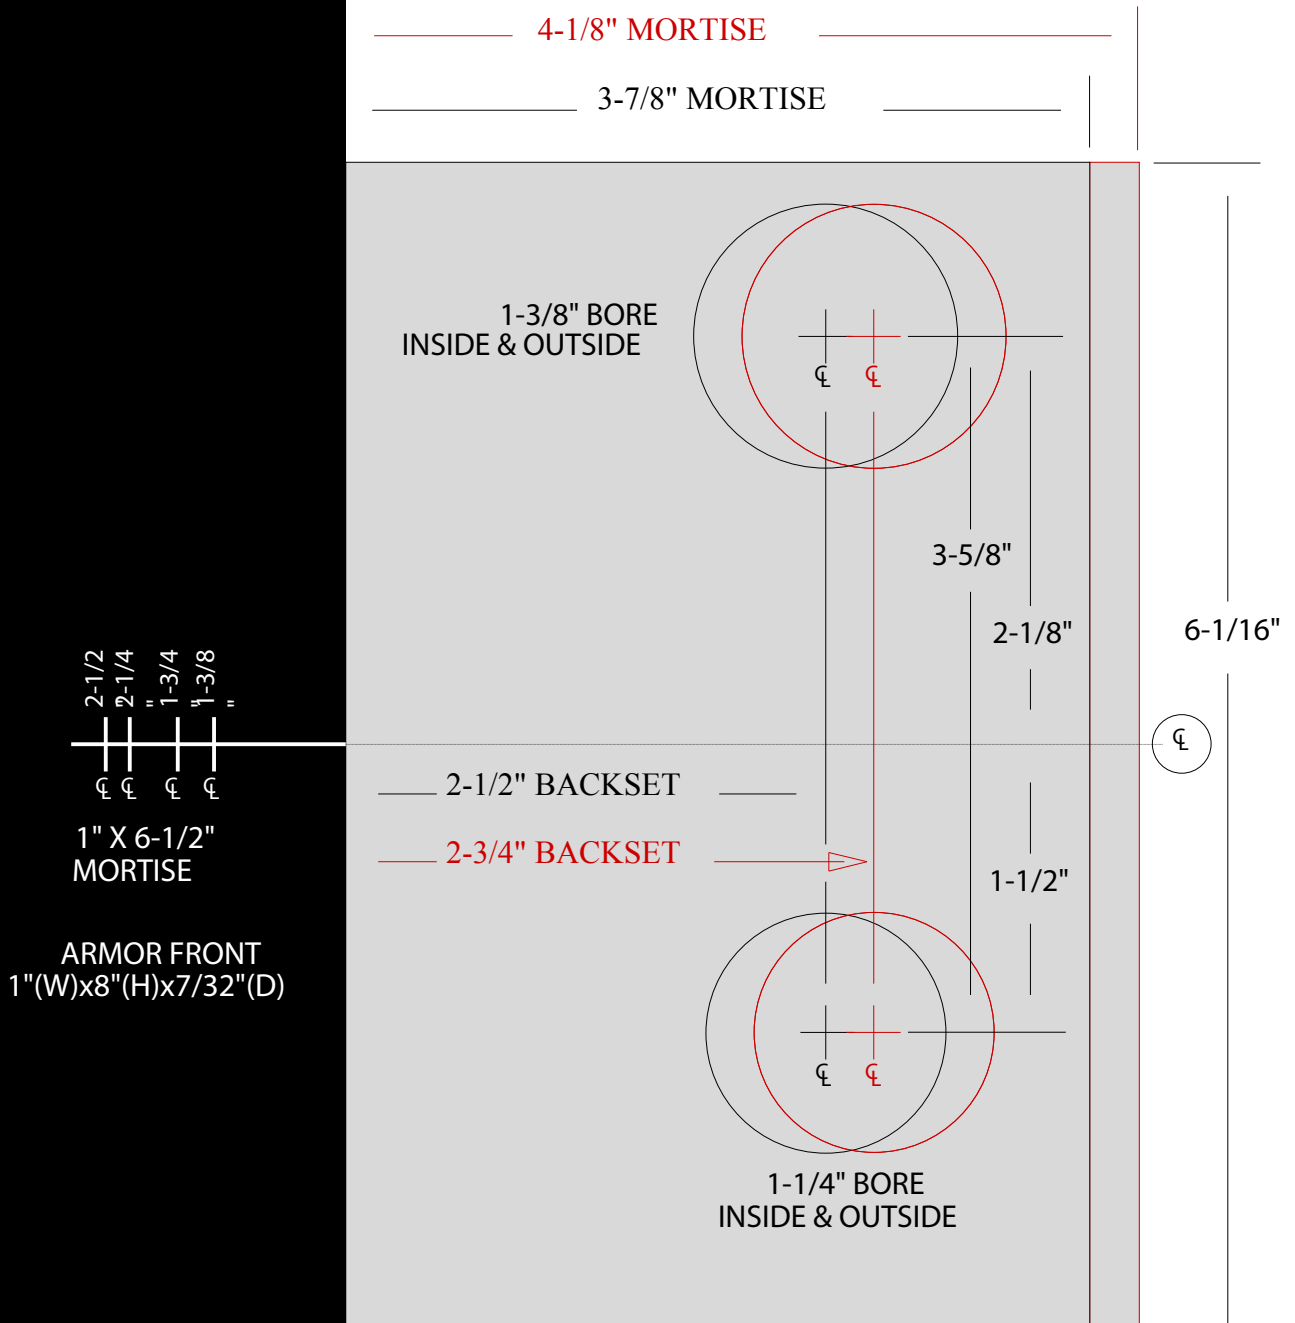

06M FUNCTION (RH)

FOLD AT THE HIGH-SIDE OF BEVEL

Corporate Address: 9546 Hwy 211 East - Aberdeen, NC 28315  
 Mailing Address: PO Box 367 - Aberdeen, NC 28315  
 Telephone: 866-635-7155  
 Website: [www.longleafcollection.com](http://www.longleafcollection.com)  
 Made in the USA