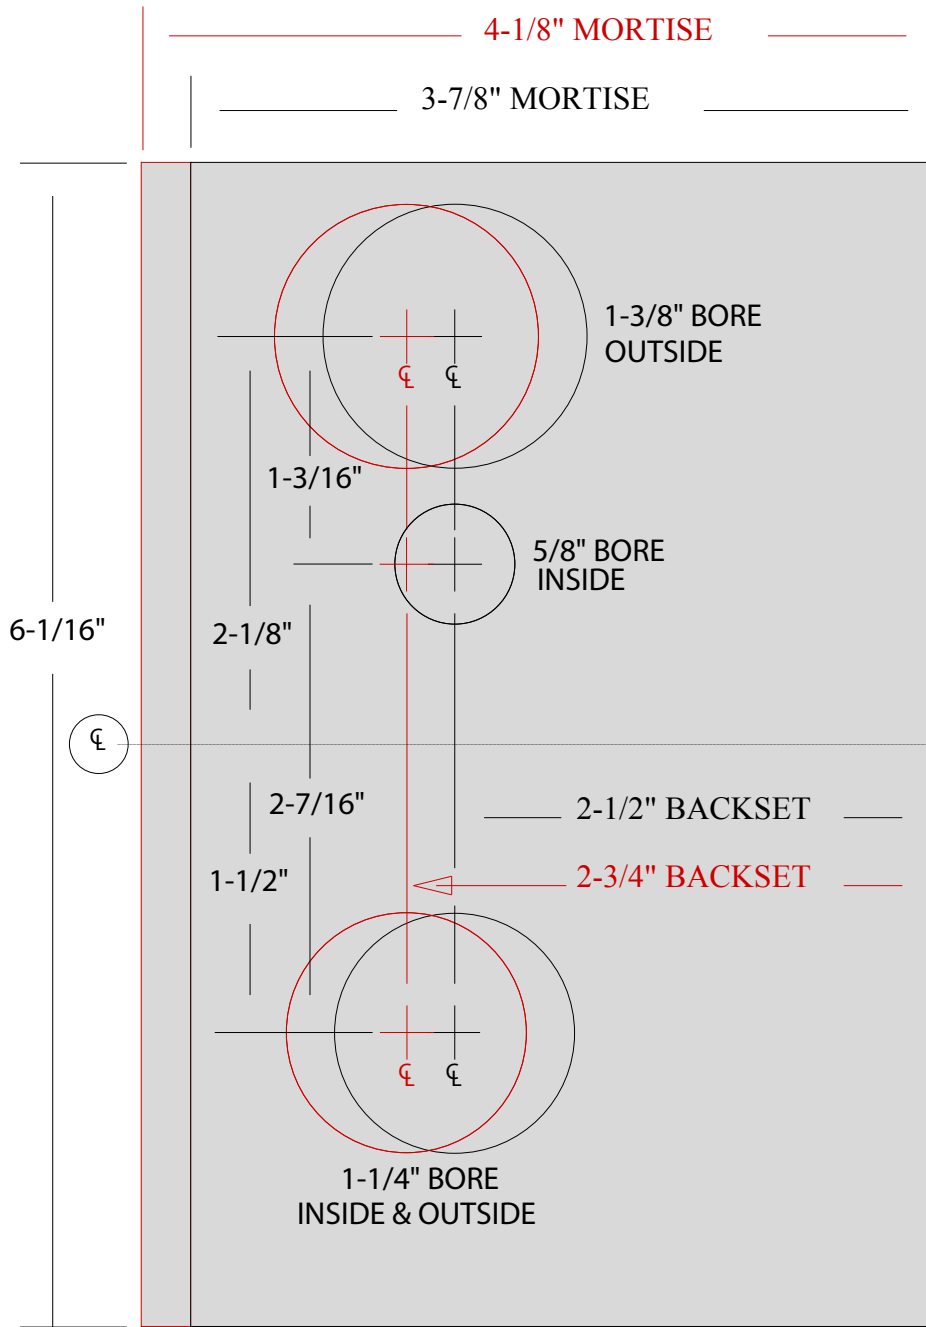

05M FUNCTION (LH & LHR)

FOLD AT THE HIGH-SIDE OF BEVEL

1" X 6-1/2" MORTISE

ARMOR FRONT
1-1/4"(W)x8"(H)x7/32"(D)

Corporate Address: 9546 Hwy 211 East - Aberdeen, NC 28315
 Mailing Address: PO Box 367 - Aberdeen, NC 28315
 Telephone: 866-635-7155
 Website: www.longleafcollection.com
 Made in the USA