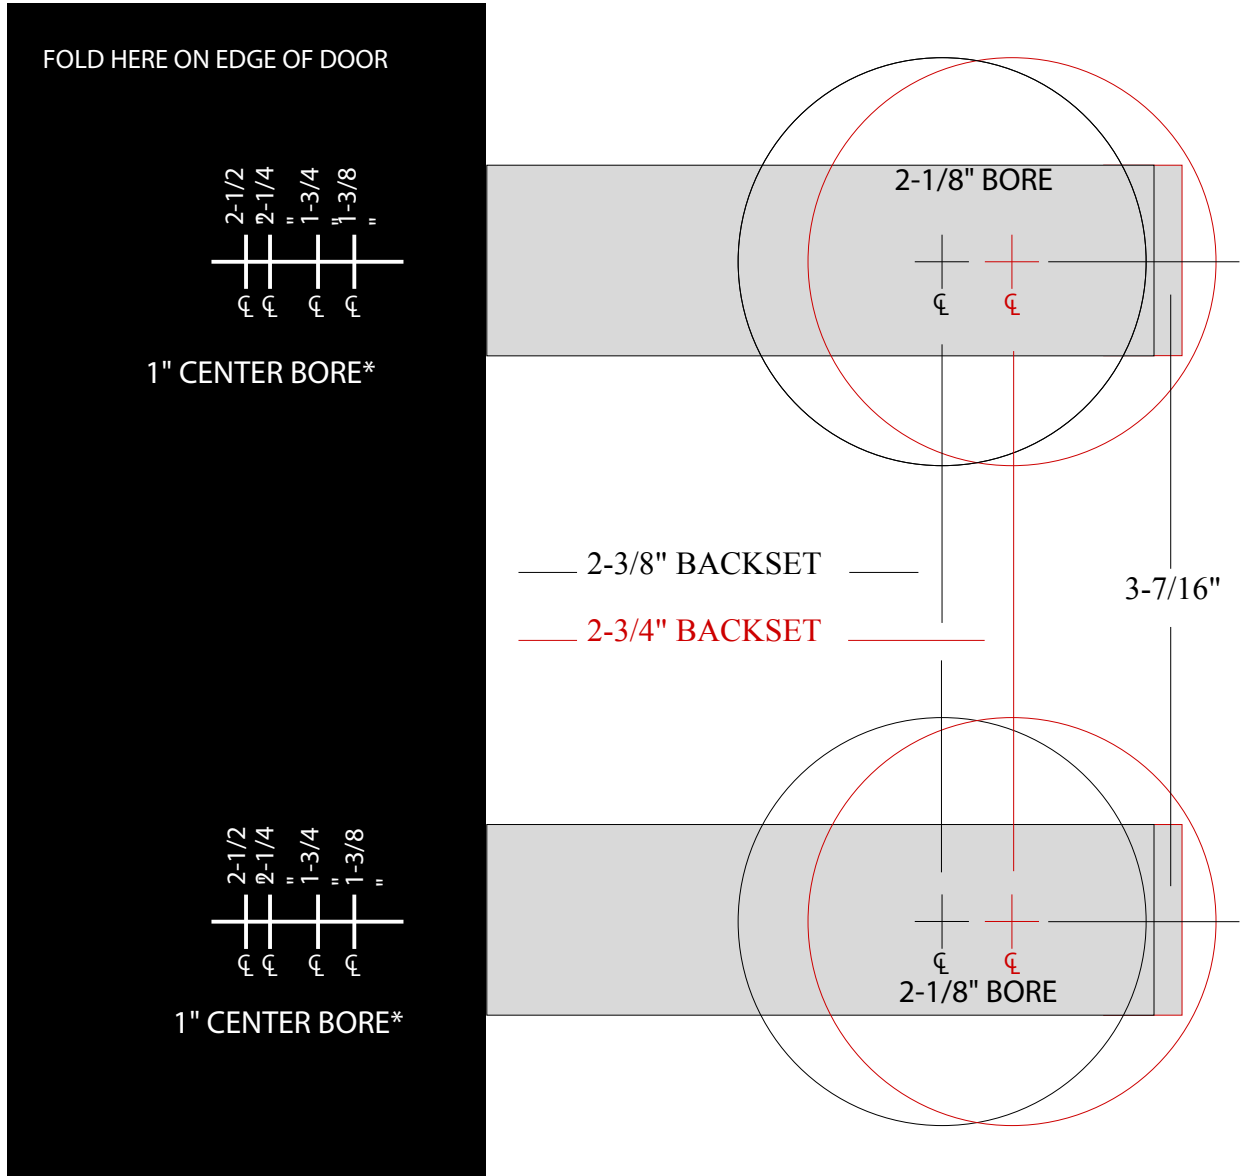

03 & 04 FUNCTION: 8" TO 10" TALL PLATE

Corporate Address: 9546 Hwy 211 East - Aberdeen, NC 28315
 Mailing Address: PO Box 367 - Aberdeen, NC 28315
 Telephone: 866-635-7155
 Website: www.longleafcollection.com
 Made in the USA