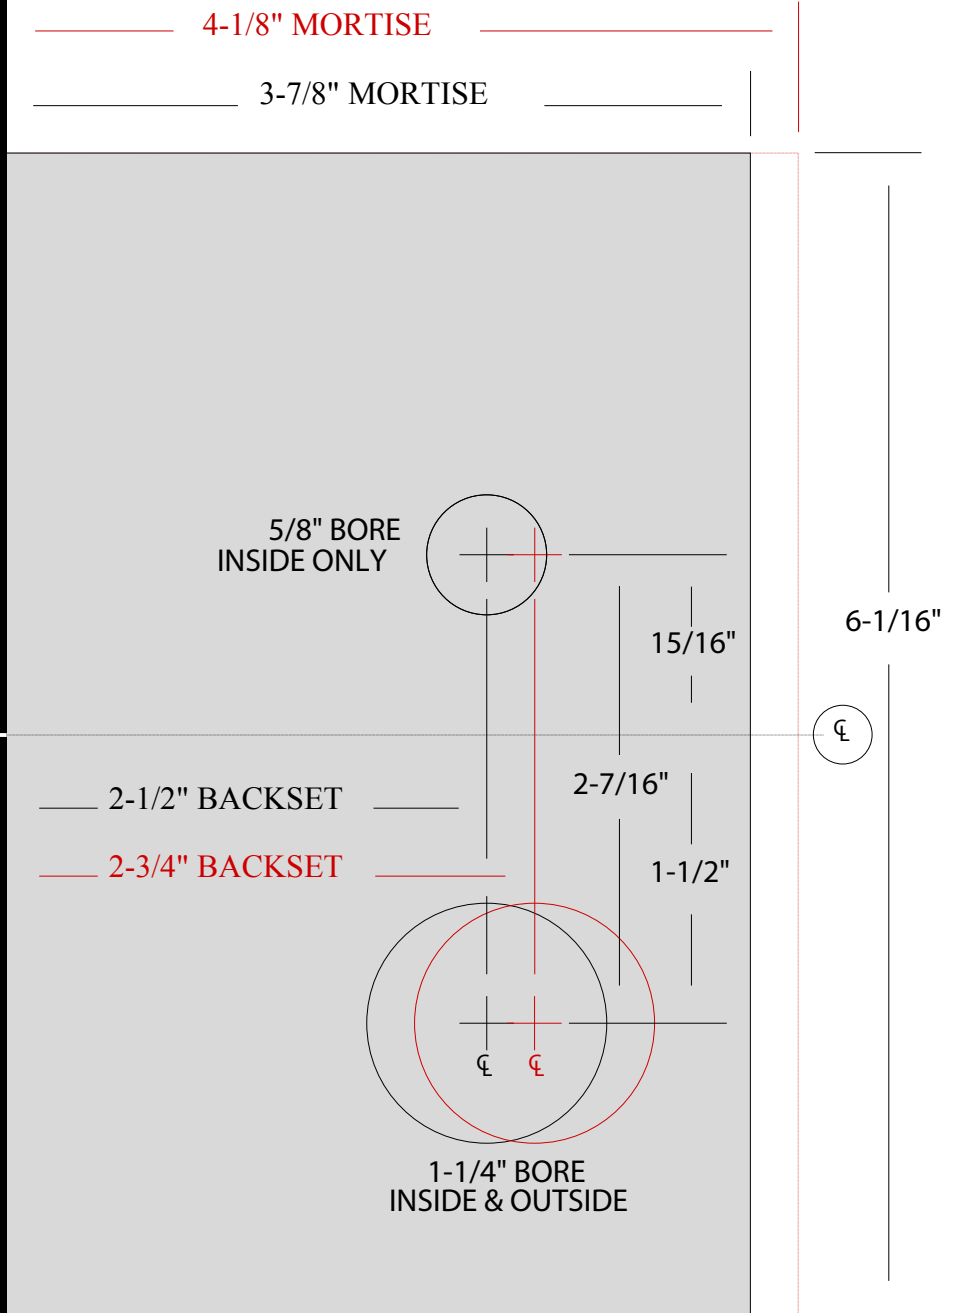

02ML FUNCTION (RH)

FOLD AT THE HIGH-SIDE OF BEVEL

ARMOR FRONT

1"(W)x8"(H)x7/32"(D)

Corporate Address: 9546 Hwy 211 East - Aberdeen, NC 28315
 Mailing Address: PO Box 367 - Aberdeen, NC 28315
 Telephone: 866-635-7155
 Website: www.longleafcollection.com
 Made in the USA