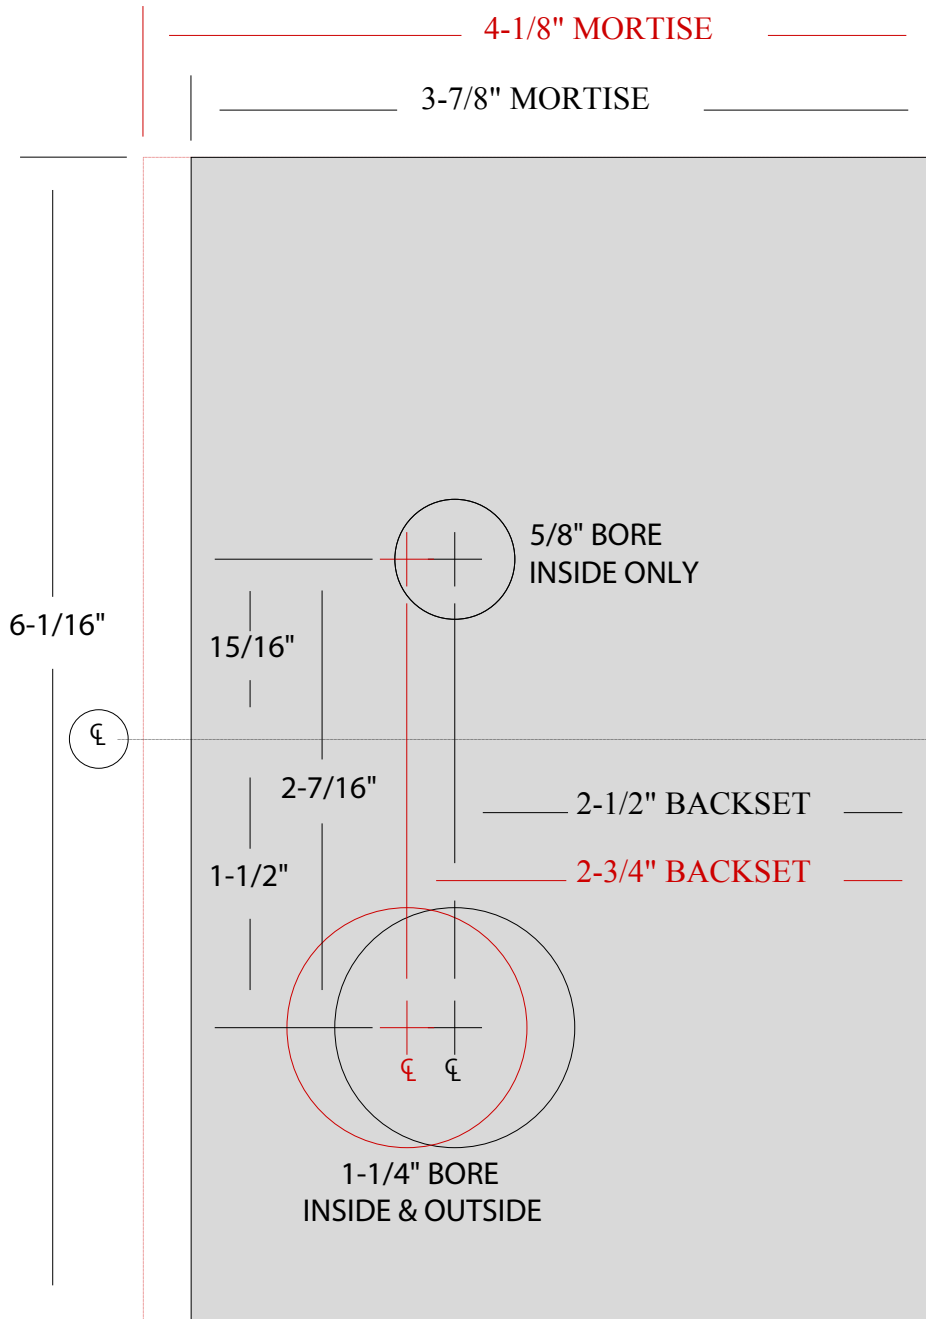

02ML FUNCTION (LH)

FOLD AT THE HIGH-SIDE OF BEVEL

ARMOR FRONT  
1"(W)x8"(H)x7/32"(D)

Corporate Address: 9546 Hwy 211 East - Aberdeen, NC 28315  
 Mailing Address: PO Box 367 - Aberdeen, NC 28315  
 Telephone: 866-635-7155  
 Website: www.longleafcollection.com  
 Made in the USA