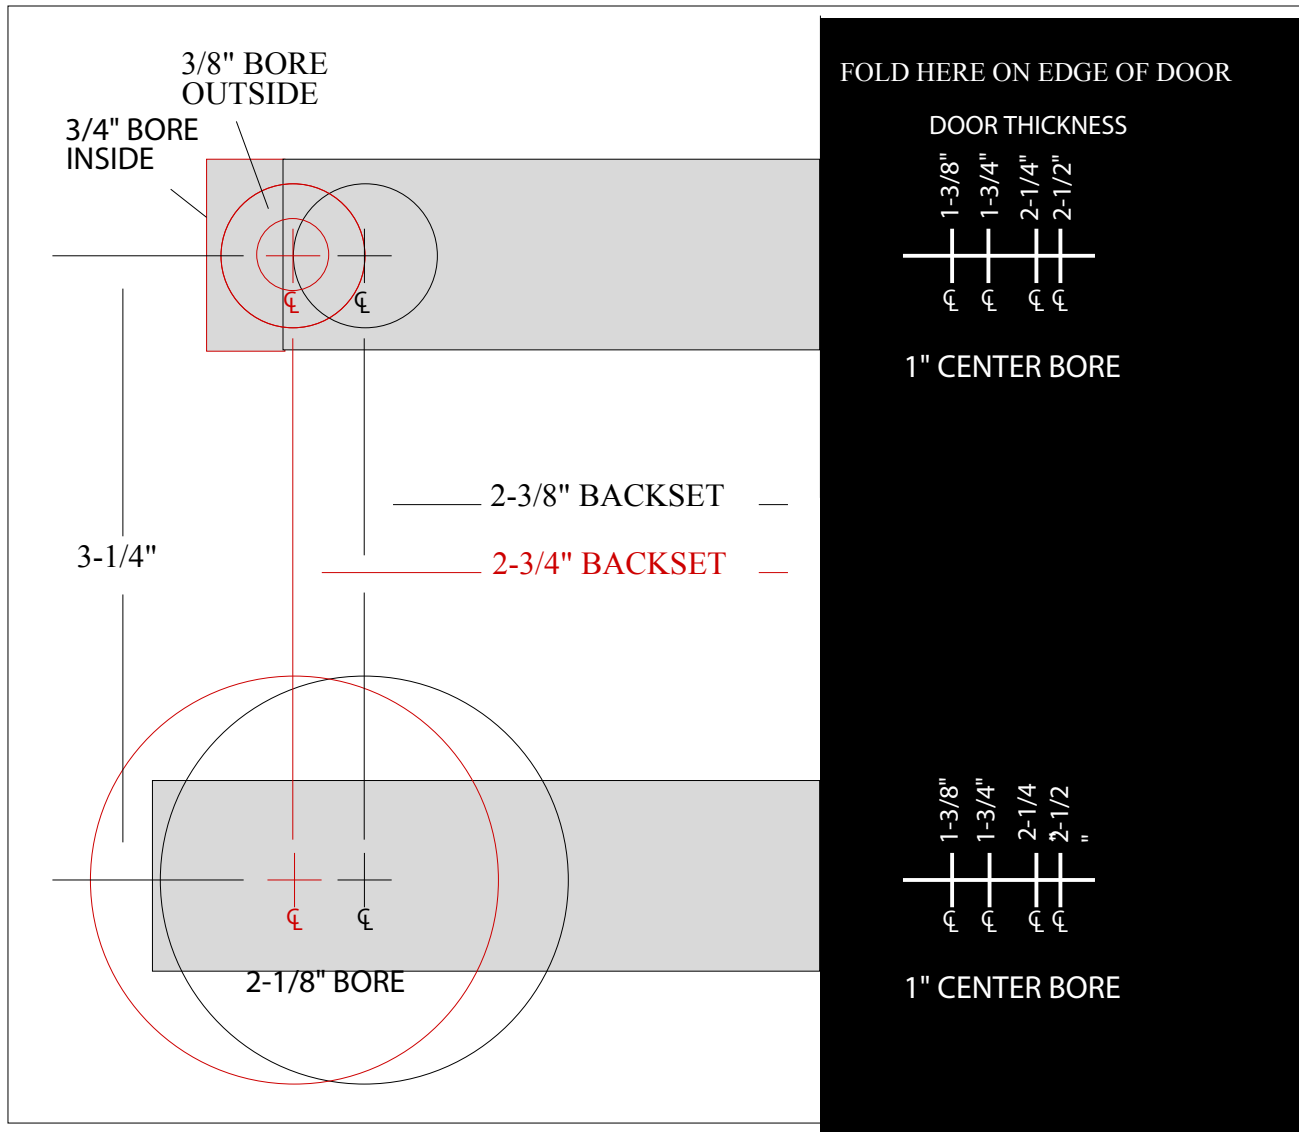

02MB FUNCTION (LH)

Corporate Address: 9546 Hwy 211 East - Aberdeen, NC 28315
 Mailing Address: PO Box 367 - Aberdeen, NC 28315
 Telephone: 866-635-7155
 Website: www.longleafcollection.com
 Made in the USA