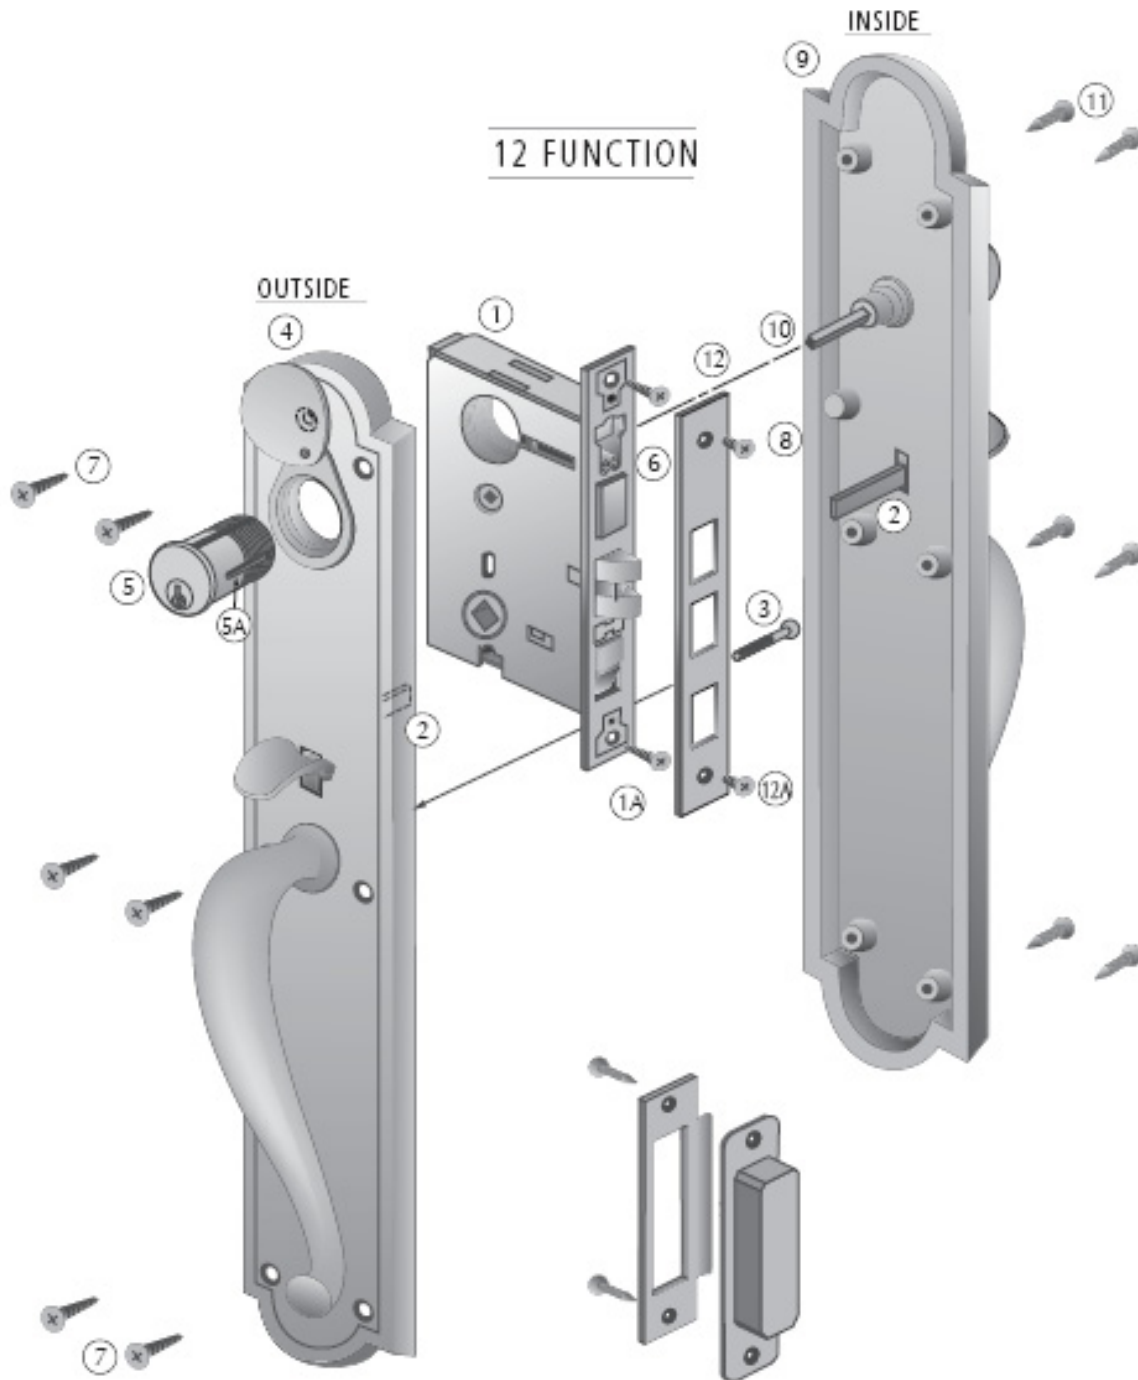

LONGLEAF
COLLECTION

INSTALLATION INSTRUCTIONS

Seamless Transaction with Enhanced Product Features delivered on time and quality correct.

Corporate Address: 9546 Hwy 211 East - Aberdeen, NC 28315
Mailing Address: PO Box 367 - Aberdeen, NC 28315
Telephone: 866-635-7155
Website: www.longleafcollection.com
Made in the USA