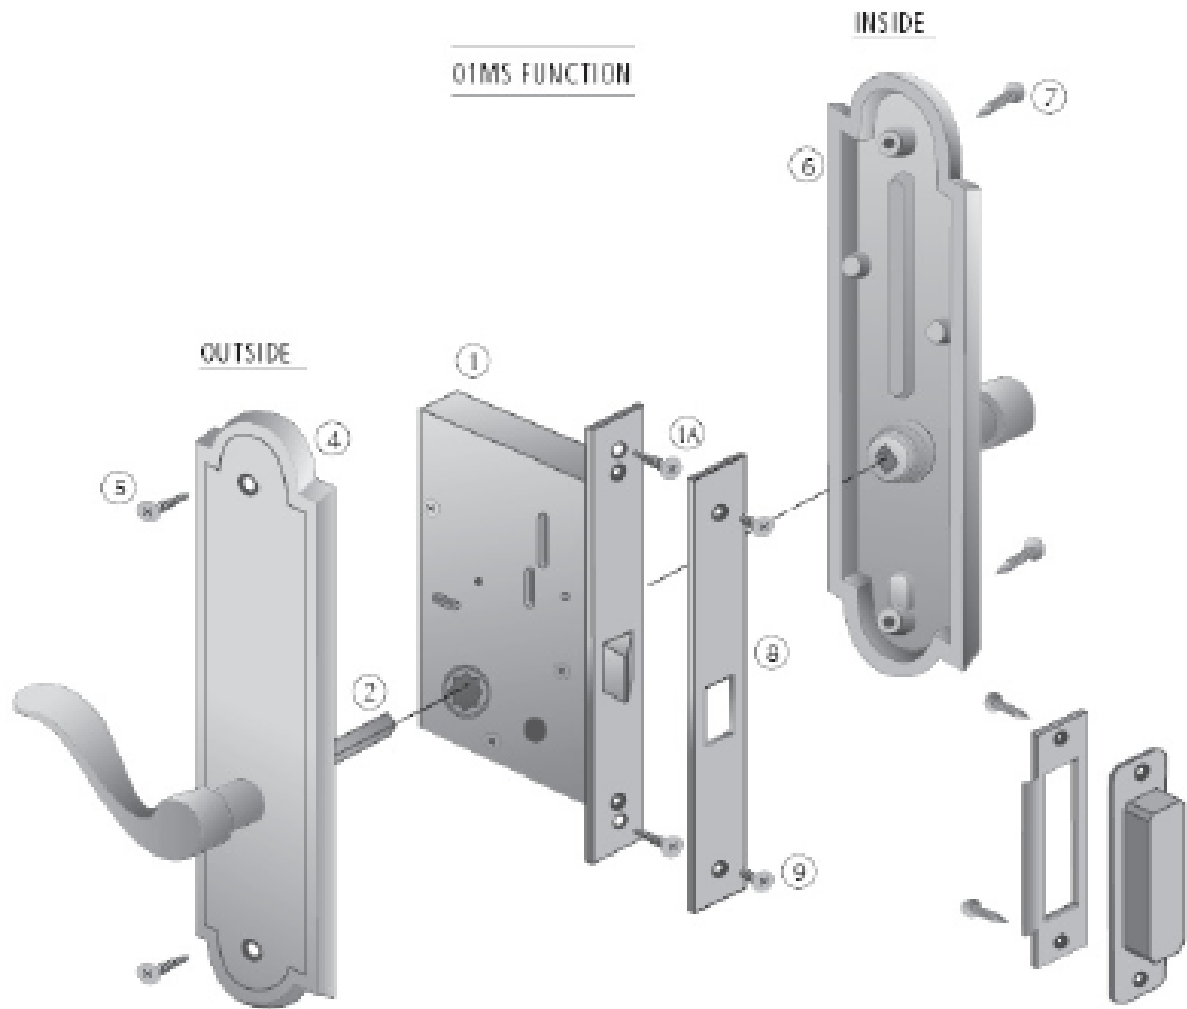

INSTALLATION INSTRUCTIONS

Seamless Transaction with Enhanced Product Features delivered on time and quality correct.

Corporate Address: 9546 Hwy 211 East - Aberdeen, NC 28315
Mailing Address: PO Box 367 - Aberdeen, NC 28315
Telephone: 866-635-7155
Website: www.longleafcollection.com
Made in the USA