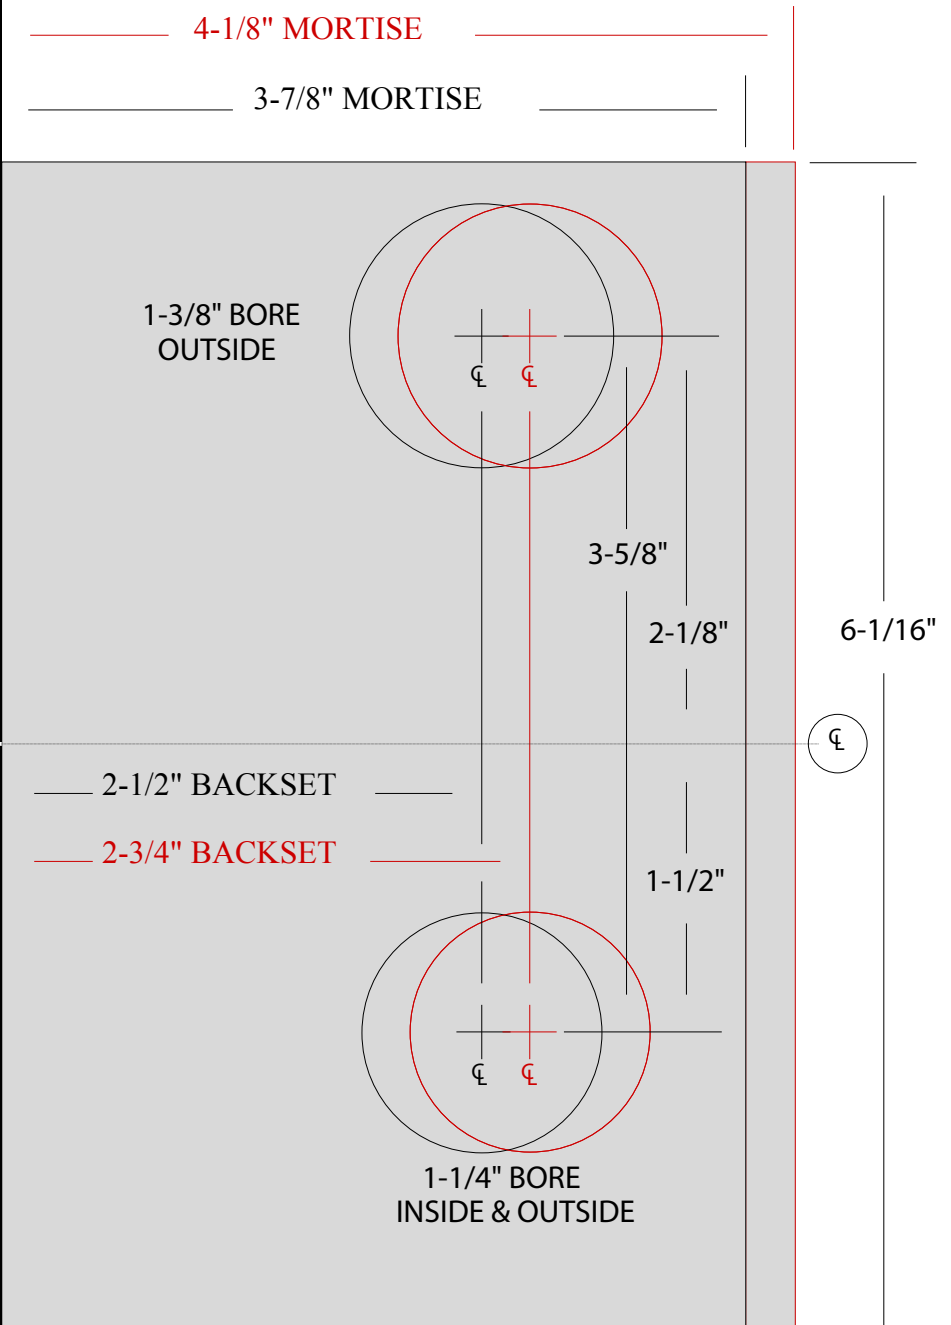

07M & 08M FUNCTION (RH)

FOLD AT THE HIGH-SIDE OF BEVEL

2-1/2"
2-1/4"
1-3/4"
1-3/8"

1" X 6-1/2"
MORTISE

ARMOR FRONT
1-1/4"(W)x8"(H)x7/32"(D)

Corporate Address: 9546 Hwy 211 East - Aberdeen, NC 28315
 Mailing Address: PO Box 367 - Aberdeen, NC 28315
 Telephone: 866-635-7155
 Website: www.longleafcollection.com
 Made in the USA