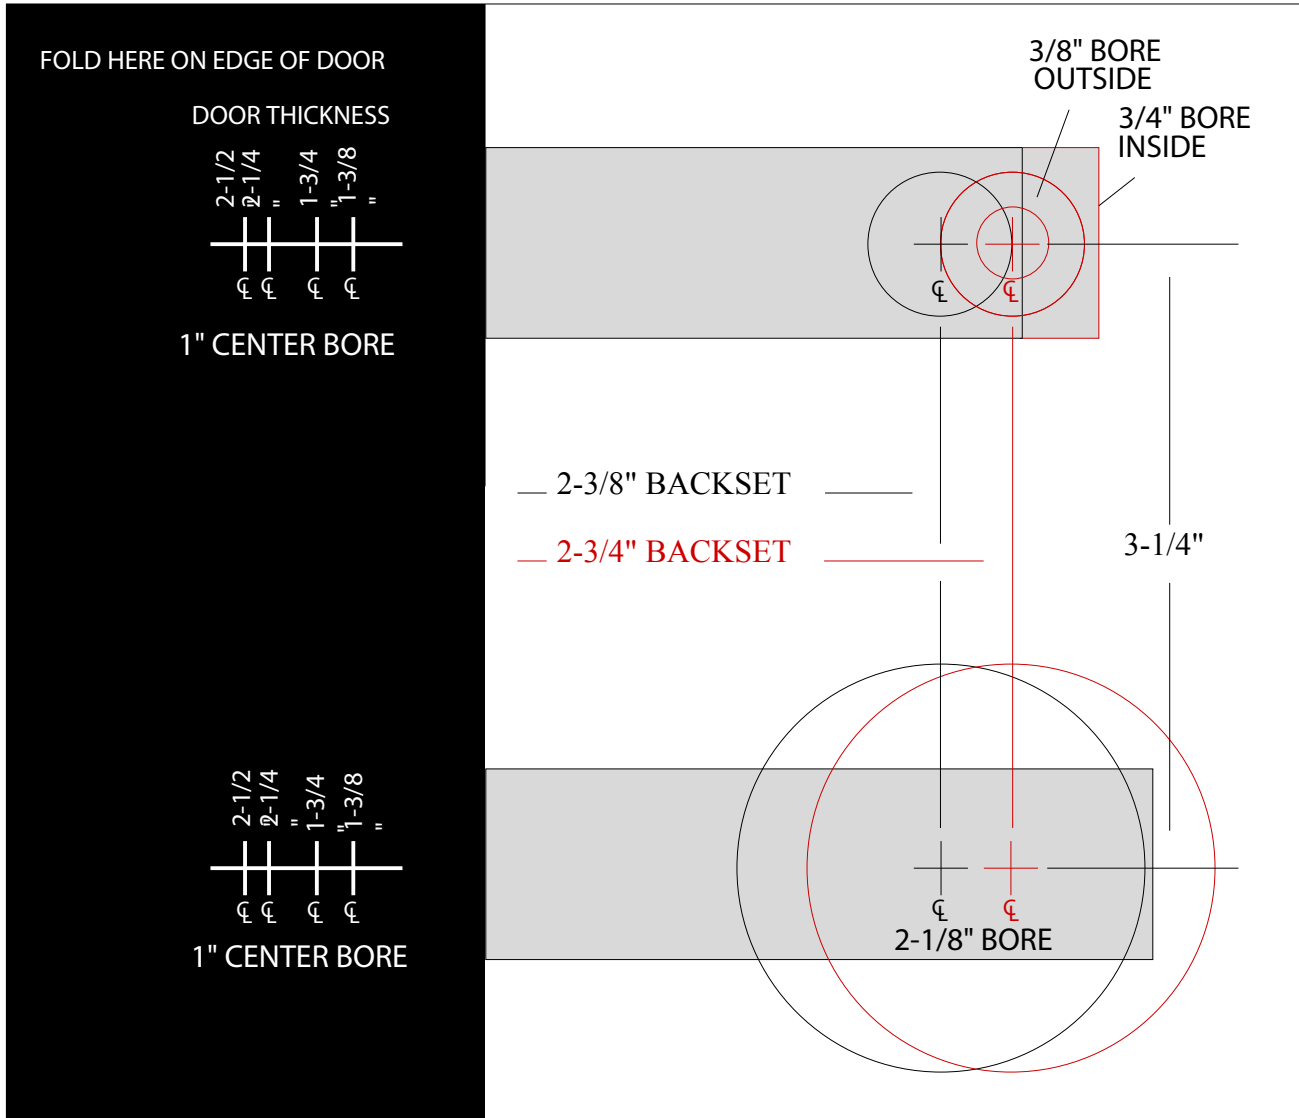

02MB FUNCTION (RH)

Corporate Address: 9546 Hwy 211 East - Aberdeen, NC 28315
Mailing Address: PO Box 367 - Aberdeen, NC 28315
Telephone: 866-635-7155
Website: www.longleafcollection.com
Made in the USA