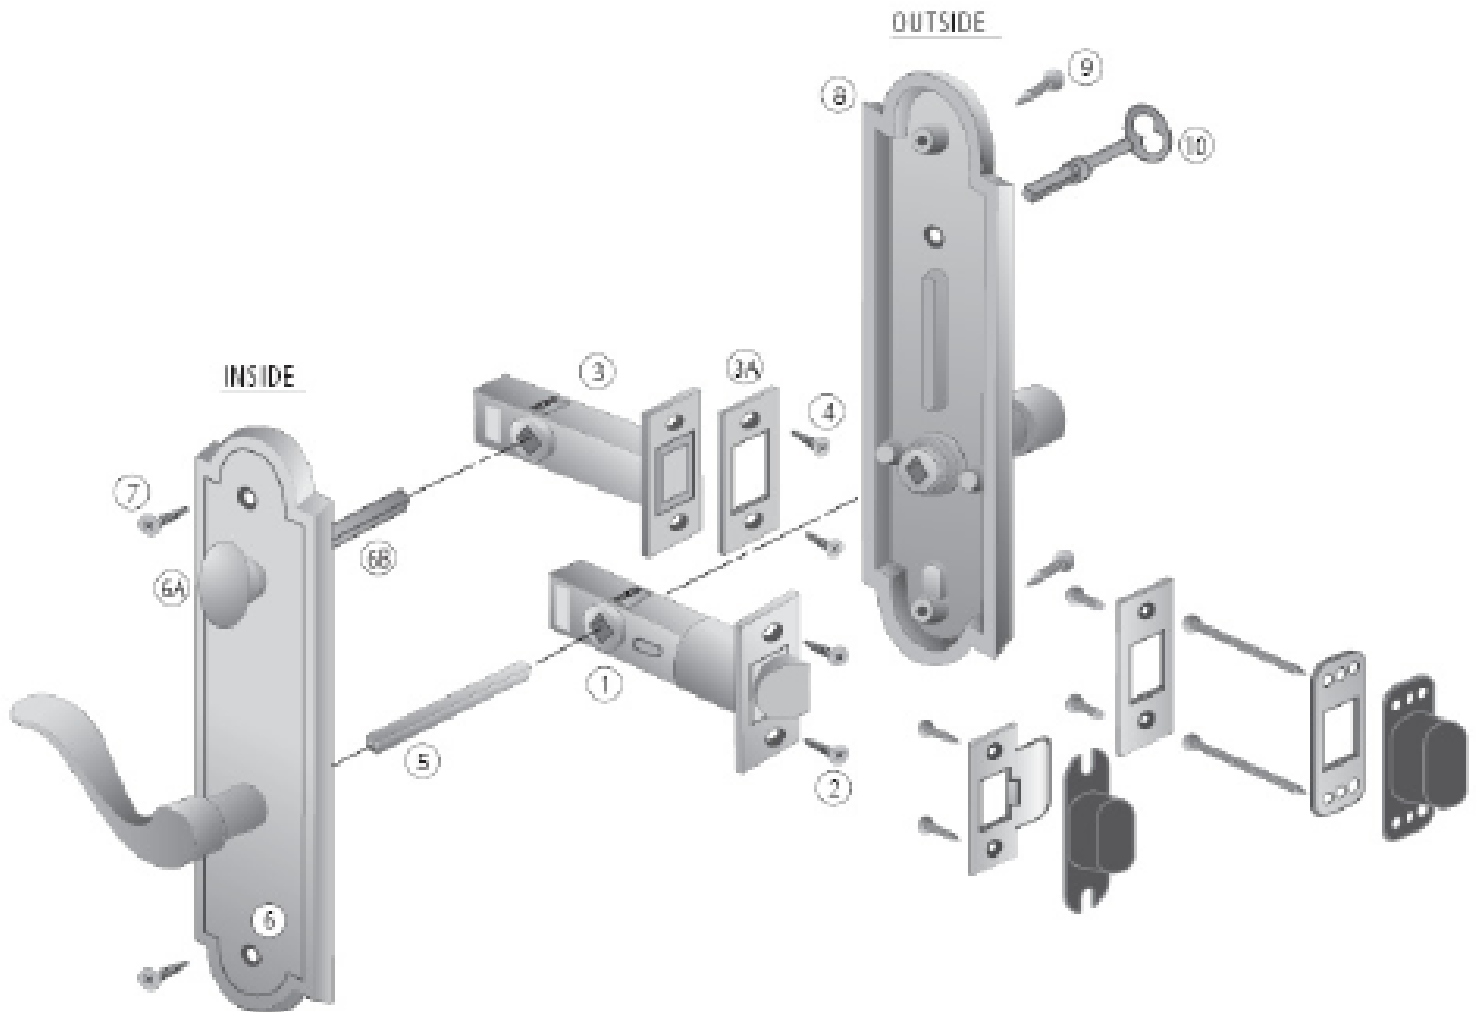

INSTALLATION INSTRUCTIONS

Seamless Transaction with Enhanced Product Features delivered on time and quality correct.

02MB FUNCTION

Corporate Address: 9546 Hwy 211 East - Aberdeen, NC 28315
Mailing Address: PO Box 367 - Aberdeen, NC 28315
Telephone: 866-635-7155
Website: www.longleafcollection.com
Made in the USA