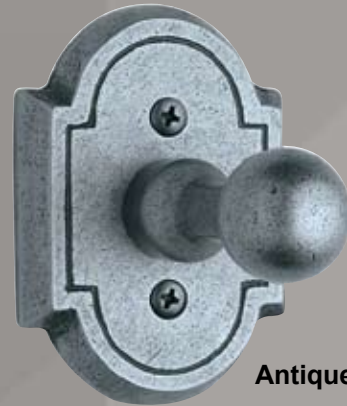

SECTION I

BATH ACCESSORIES

Towel Bar - available in 18", 24" and 30" lengths.

TB

Toilet Paper Holder- Hanging

TP

Towel Ring - 7" diameter

TR

*Towel bars orders add:
-18: for 18" towel bar
-24: for 24" towel bar
-30: for 30" towel bar
to the end of item number.

Robe Hooks

H10N

H210N

Bathroom Accessories

Example of Ordering

Item

TP10N*

Plate

*Towel bars orders add:

-18: for 18" towel bar

-24: for 24" towel bar

-30: for 30" towel bar

to the end of item number.

Robe Hooks

Black

H231

Antique Nickel

H251

Venetian Bronze

H251N

Towel Bar - available in 18", 24" and 30" lengths.

TB

Toilet Paper Holder- Hanging