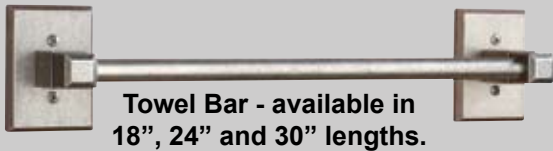

Towel Bar - available in 18", 24" and 30" lengths.

TB