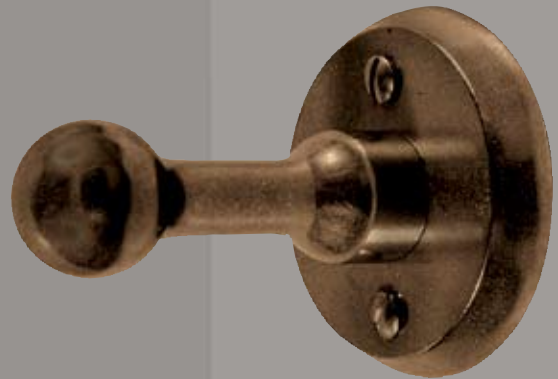

SECTION I

BATH ACCESSORIES

Towel Bar - available in 18", 24" and 30" lengths.

TB

Toilet Paper Holder- Hanging

TP

Towel Ring - 7" diameter

TR

Toilet Paper Holder - Double Post

TPT

Toilet Paper Holder - Single Post

TPS

Paper Towel - Single Post

PTH

Example of Ordering

Item
TP10N*
Plate

*Towel bars orders add:
-18: for 18" towel bar
-24: for 24" towel bar
-30: for 30" towel bar
to the end of item number.

Robe Hooks

H10N

H210N

Bathroom Accessories

Example of Ordering

Item

TP10N*

Plate

*Towel bars orders add:

-18: for 18" towel bar

-24: for 24" towel bar

-30: for 30" towel bar

to the end of item number.

Robe Hooks

Black