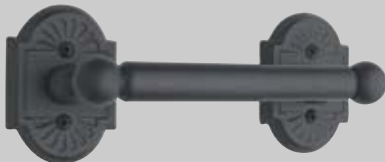

Toilet Paper Holder - Double Post

TPT