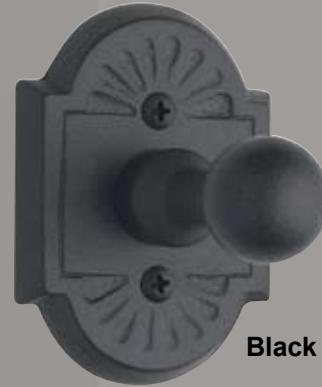

SECTION I

BATH ACCESSORIES

Towel Bar - available in 18", 24" and 30" lengths.

TB

Toilet Paper Holder- Hanging

TP

Towel Ring - 7" diameter

TR

*Towel bars orders add:
-18: for 18" towel bar
-24: for 24" towel bar
-30: for 30" towel bar
to the end of item number.

Robe Hooks

H10N

H210N

Bathroom Accessories

Example of Ordering

Item

TP10N*

Plate

*Towel bars orders add:

-18: for 18" towel bar

-24: for 24" towel bar

-30: for 30" towel bar

to the end of item number.

Robe Hooks

Black

H231

Antique Nickel

H251

Venetian Bronze

H251N

Towel Bar - available in 18", 24" and 30" lengths.

TB

Toilet Paper Holder- Hanging