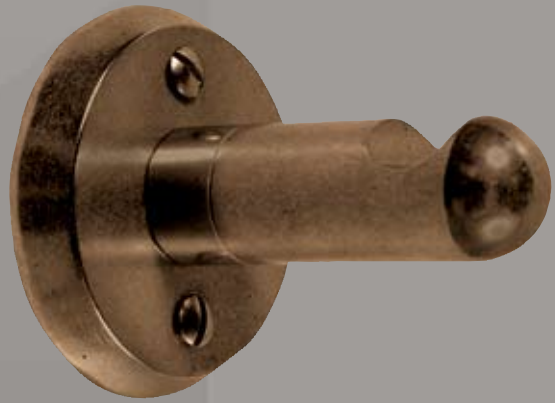

SECTION I

BATH ACCESSORIES

Towel Bar - available in 18", 24" and 30" lengths.

TB

Toilet Paper Holder- Hanging

TP

Towel Ring - 7" diameter

TR

Toilet Paper Holder - Double Post

TPT

Toilet Paper Holder - Single Post

TPS

Paper Towel - Single Post

PTH

Example of Ordering

Item
TP10N*
Plate

*Towel bars orders add:
-18: for 18" towel bar
-24: for 24" towel bar
-30: for 30" towel bar
to the end of item number.

Robe Hooks

H10N

H210N

Bathroom Accessories

Example of Ordering

Item

TP10N*

Plate

*Towel bars orders add:

-18: for 18" towel bar

-24: for 24" towel bar

-30: for 30" towel bar

to the end of item number.

Robe Hooks

Black